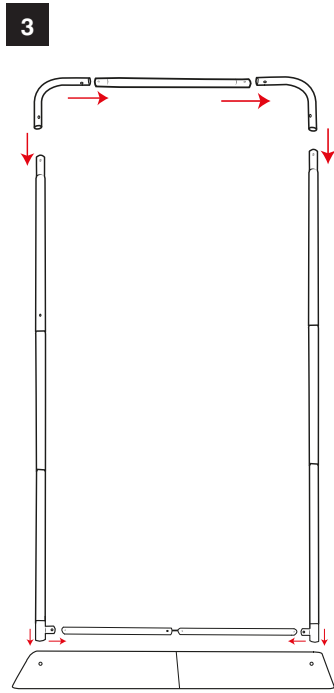

Backwall Formulate Monolith 1000mm

1

2

3

4