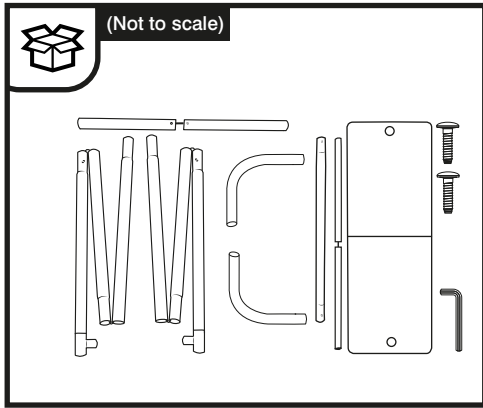

Backwall Formulate Monolith 1000mm

1

2

3

4