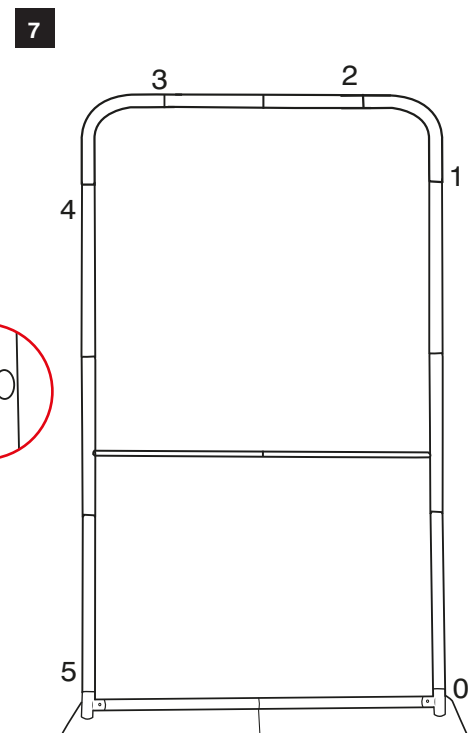

Backwall Formulate Monolith 1500mm

Backwall Formulate Backwall 1500mm