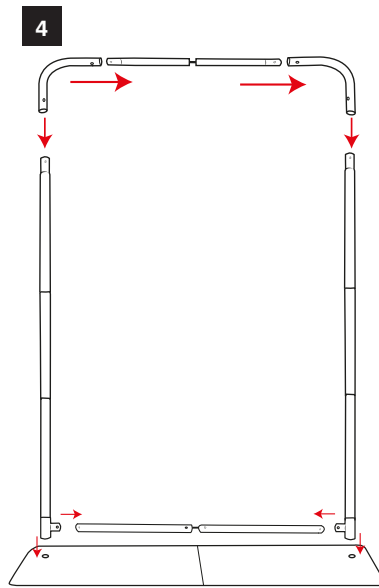

Backwall Formulate Monolith 1500mm

Backwall Formulate Backwall 1500mm