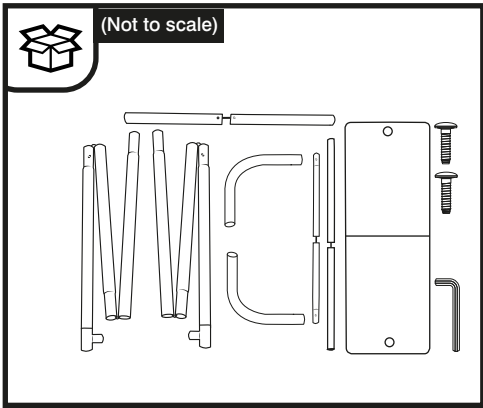

Backwall Formulate Monolith 1500mm

Backwall Formulate Backwall 1500mm