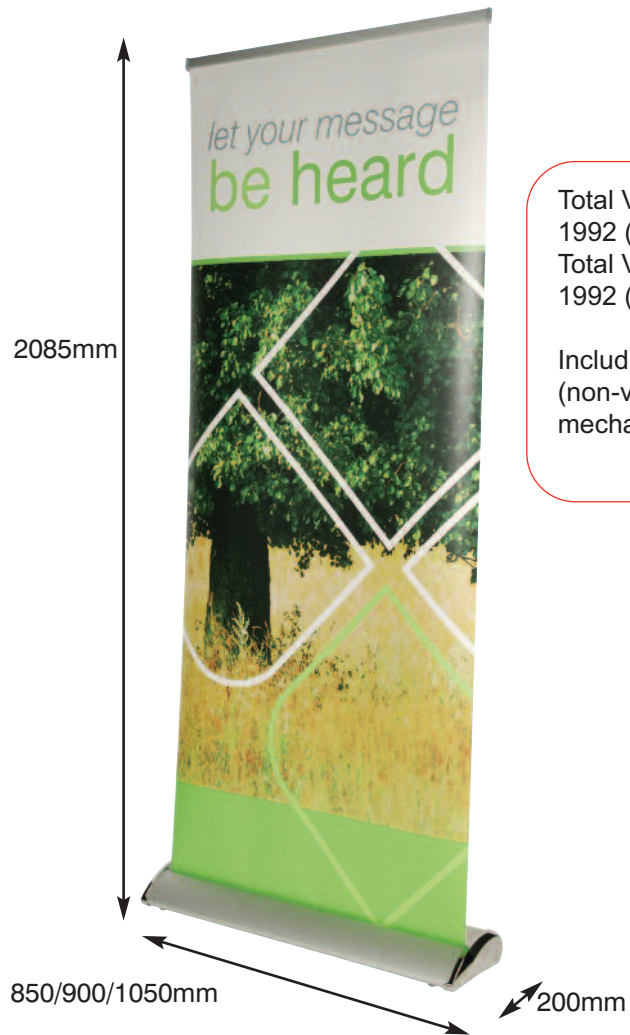

Assembly

Total Visual Graphic Area: 850 (w) x 1992 (h) mm
Total Visual Graphic Area: 1000 (w) x 1992 (h) mm

Including 150mm at bottom (non-visible image area in roll mechanism).

Rev 4
10.11

Based on an 800mm unit

Top Rail Attachment

Option 1

Option 2

Bottom Graphic Attachment